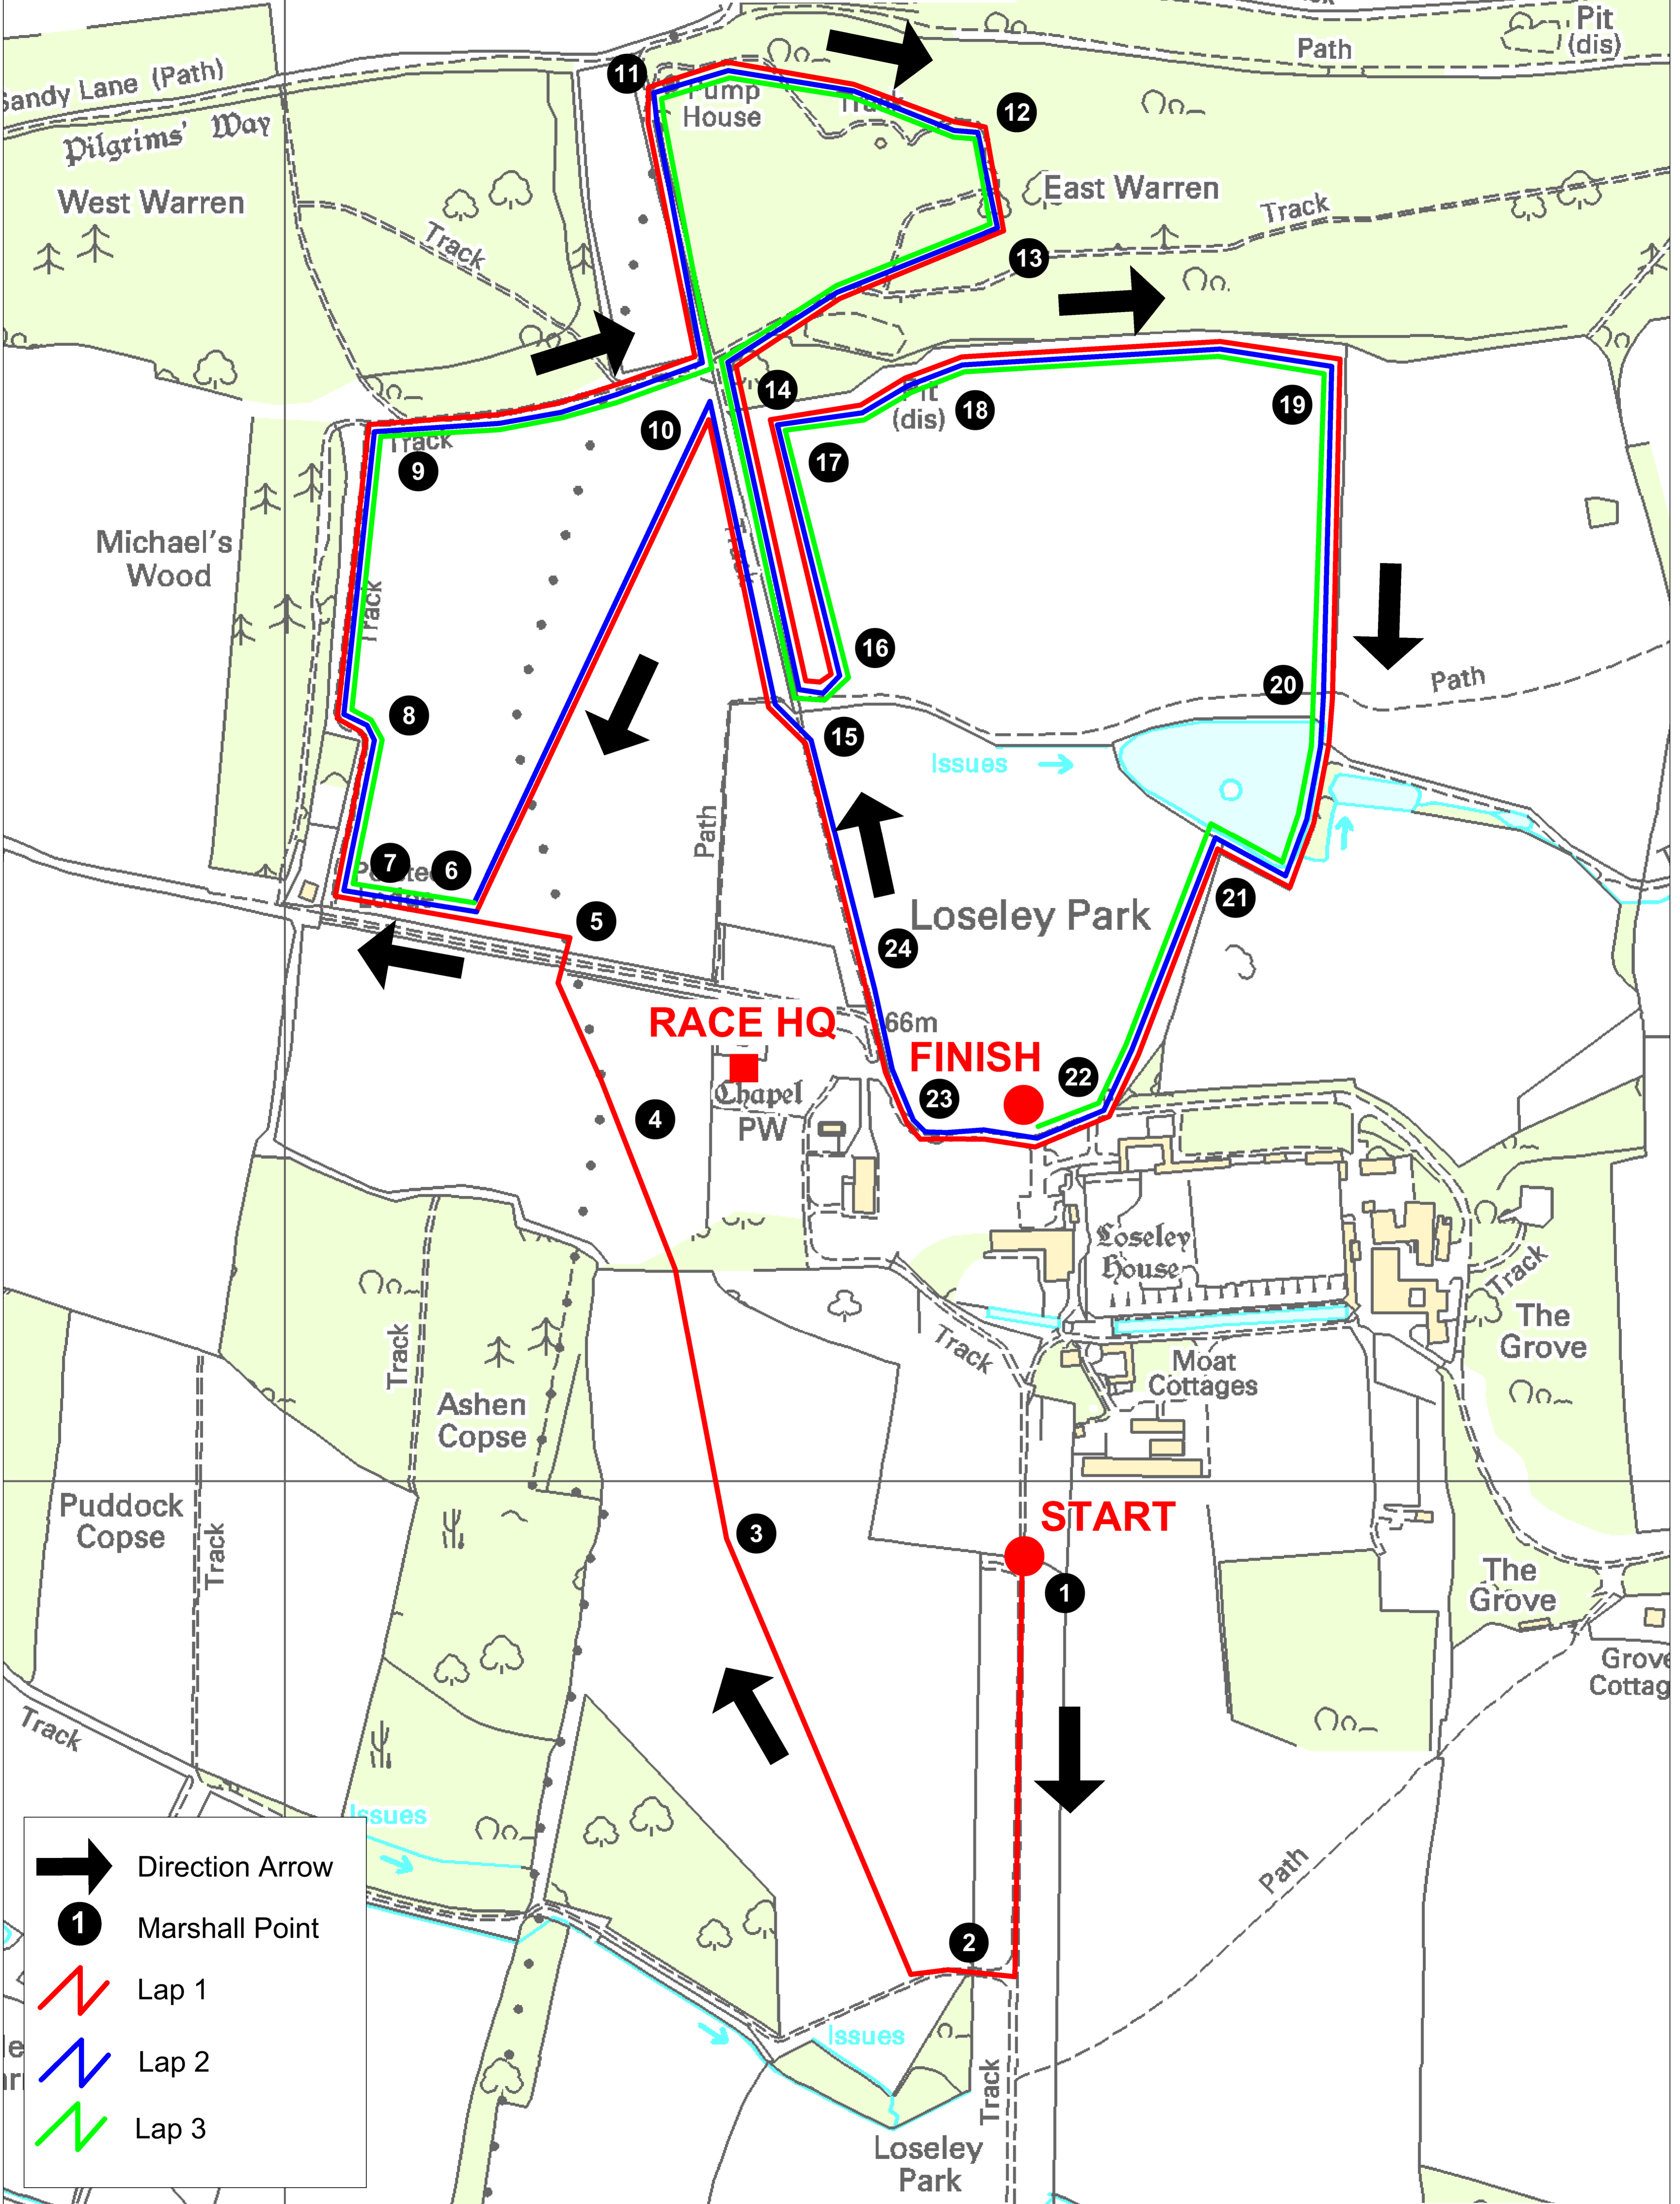

Police National Cross Country Championships

Men's Course

-  Direction Arrow
-  Marshall Point
-  Lap 1
-  Lap 2
-  Lap 3